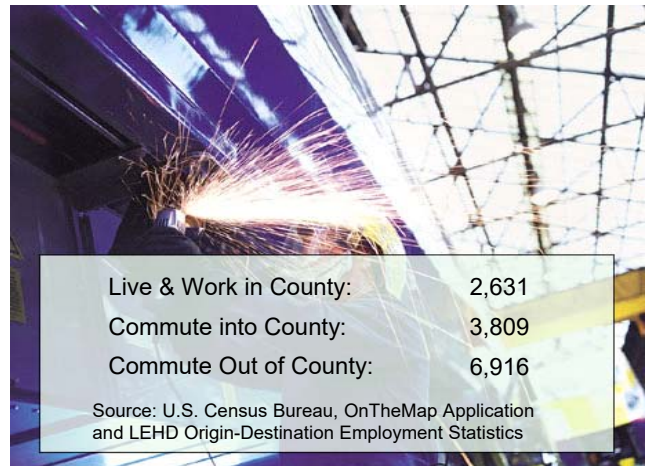

Abbeville County, SC

Top 5 Manufacturing

Company	No. of Employees	Major Product
Flexible Technologies	500	Plastic flexible vacuum hoses & heating ducts
Sage Automotive Interiors, Sharon/Abbeville	324	Automotive upholstery
Prysmian Power Cables & Systems NA	320	Wire & cable
Pro Towels Etc.	200	Beach and Golf towel screen printing
Burnstein von Seelen Precision Casting	100	Nonferrous castings

Source: SC Appalachian Council of Governments and County Economic Development Office

Median Household Income, 2016 and 2021

	<u>2016</u>	<u>2021</u>
Abbeville	$35,379	$37,082
South Carolina	$43,198	$49,859

ESRI forecasts for 2016 and 2021

Per Capita Income, 2016 and 2021

	<u>2016</u>	<u>2021</u>
Abbeville	$19,377	$20,822
South Carolina	$23,782	$26,314

ESRI forecasts for 2016 and 2021

Worker Inflow/Outflow - 2014

Households & Families 2010, 2016, and 2021 Estimate

	<u>2010</u>	<u>2016</u>	<u>2021</u>
# of Households	9,990	9,972	9,925
# of Families	6,939	6,847	6,776
Ave HH Size:	2.45	2.44	2.44
Owner-Occupied:	7,648	7,457	7,423
Renter-Occupied:	2,342	2,514	2,502
Median Age:	41.5	42.7	44.1

Sources: U.S. Bureau of the Census, 2010 Census of Population and Housing. ESRI forecasts for 2016 and 2021 (unless otherwise stated)

Gross Retail Sales (Millions) by Fiscal Year

FY 2005-06	$180,705
FY 2006-07	$175,522
FY 2007-08	$177,377
FY 2008-09	$182,903
FY 2009-10	$182,795
FY 2010-11	$187,339
FY 2011-12	$191,063
FY 2012-13	$159,031
FY 2013-14	$203,498
FY 2014-15	$202,263

Source: SC Department of Revenue and Taxation