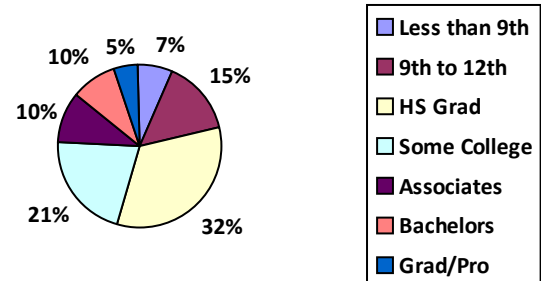

County Fact Sheet

Updated 08/04/16

Page 1

UpstateSCAlliance

Abbeville County, SC

Total Population, 2010, 2016, and 2021 Forecasts

	2010	2016	2021
Abbeville	25,410	25,278	25,106
Upstate Region	1,362,073	1,409,634	1,462,858
South Carolina	4,625,364	4,831,451	5,075,686

Population by Age, 2010, 2016, and 2021 Forecasts

	2010	2016	2021
Under Age 5	6.0%	5.7%	5.3%
Age 5 to 9	6.2%	6.0%	5.8%
Age 10 to 14	6.5%	6.2%	6.4%
Age 15 to 19	7.5%	13.1%	12.6%
Age 20 to 34	15.9%	10.5%	9.9%
Age 35 to 44	12.2%	11.2%	11.0%
Age 45 to 54	14.4%	13.2%	12.2%
Age 55 to 64	14.7%	15.0%	14.6%
Age 65+	16.5%	19.1%	22.2%

Source: US Census Bureau, 2010 Census Population and Housing. ESRI forecasts for 2016 and 2021 (unless otherwise stated).

Monthly Employment by Industry Group 2016 (2rd Quarter)

NAICS	INDUSTRY	AVE. EMP.
11, 21	Natural Resources and Mining	33
23	Construction	157
31	Manufacturing	1,674
22, 42, 44, 48	Trade, Transportation and Utilities	605
51	Information	74
52, 53	Financial Activities	109
54, 55, 56	Professional and Business Services	353
61, 62	Education and Health Services	607
71, 72	Leisure and Hospitality	248
81	Other Svcs (except Public Admin.)	101
90	Government	1,379

Source: 2016.2 Census of Employment and Wages, Bureau of Labor Statistics, SC Dept of Employment Workforce and EMSI Inc.

Educational Attainment, 25+, 2016 ESRI Forecasts